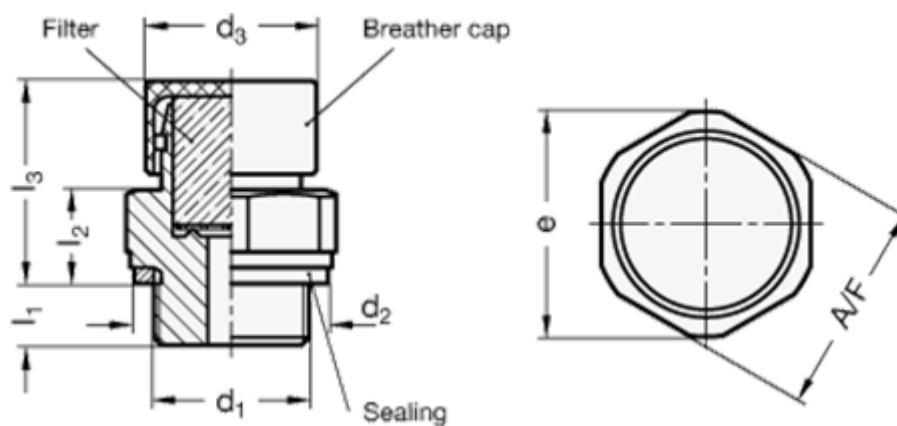

Data Sheet

Article number: 20882G14MSM

Description: E+G Udluftningsfilter
Breather filters GN 882-G1/4-MS-M

Measures

A/F	= 22
d2	= 20
d3	= 22
e	= 23.5
l1	= 7.5
l2	= 10.5
l3	= 25.5
Thread d1	= G 1/4"