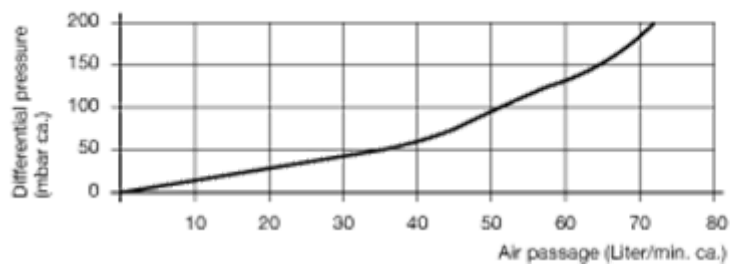

Data Sheet

Article number: 20882G14MSM

Description: E+G Udluftningsfilter
Breather filters GN 882-G1/4-MS-M

Measures

A/F	= 22
d2	= 20
d3	= 22
e	= 23.5
l1	= 7.5
l2	= 10.5
l3	= 25.5
Thread d1	= G 1/4"